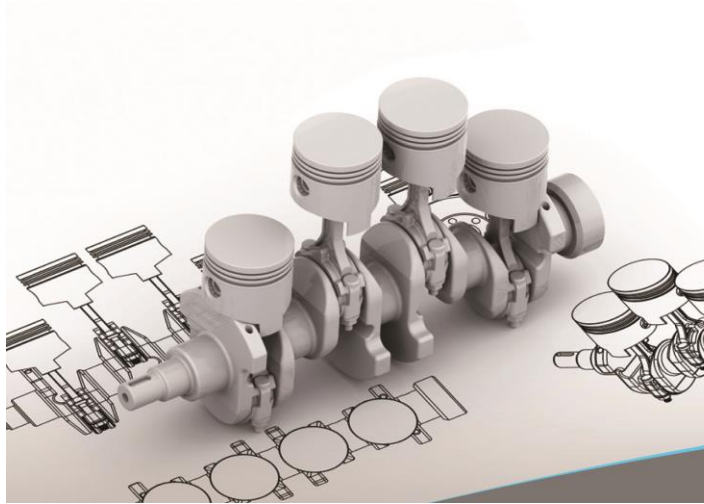

ENGINE PARTS

ENGINE PARTS FOR CONSTRUCTION EQUIPMENT

We supply for excavator, loaders, greyder and heavy machine, complete engine part, electric parts (Starter, Alternator) and engine block, piston, piston pin, piston ring kit, cylinder liner, head gasket, overhaul gasket, main bearing, conrod bearing, crankshaft, camshaft connecting rod bushing, valve in, valve ex, cylinder head turbo charge, oil pump, water pump, injection pump, nozzle, plunger etc.

Our parts inventory exceeds customer requirements. For all your requirements easy access and fast shipment.

TURBO CHARGER

WATER PUMP

OIL PUMP

MANIFOLD

Let's Enjoy The Victory With Us

ESSC V-Belt

www.essc.com.tr