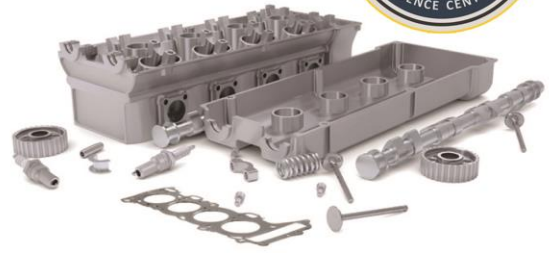

ENGINE PARTS

ENGINE PARTS FOR CONSTRUCTION EQUIPMENT

We supply for excavator, loaders, greyder and heavy machine, complete engine part, electric parts (Starter, Alternator) and engine block, piston, piston pin, piston ring kit, cylinder liner, head gasket, overhaul gasket, main bearing, conrod bearing, crankshaft, camshaft connecting rod bushing, valve in, valve ex, cylinder head turbo charge, oil pump, water pump, injection pump, nozzle, plunger etc.

Our parts inventory exceeds customer requirements. For all your requirements easy access and fast shipment.

TURBO CHARGER

WATER PUMP

OIL PUMP

MANIFOLD

Let's Enjoy The Victory With Us

ESSC V-Belt

www.essc.com.tr