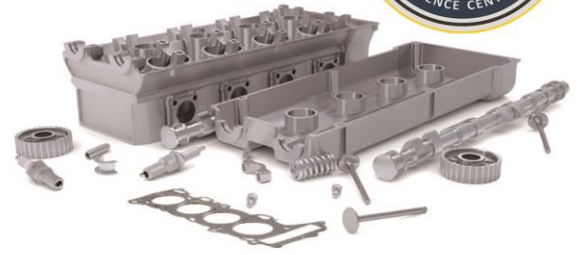

ENGINE PARTS

ENGINE PARTS FOR CONSTRUCTION EQUIPMENT

We supply for excavator, loaders, greyder and heavy machine, complete engine part, electric parts (Starter, Alternator) and engine block, piston, piston pin, piston ring kit, cylinder liner, head gasket, overhaul gasket, main bearing, conrod bearing, crankshaft, camshaft connecting rod bushing, valve in, valve ex, cylinder head turbo charge, oil pump, water pump, injection pump, nozzle, plunger etc.

Our parts inventory exceeds customer requirements. For all your requirements easy access and fast shipment.

TURBO CHARGER

WATER PUMP

OIL PUMP

MANIFOLD

Let's Enjoy The Victory With Us

ESSC Camshafts

www.essc.com.tr

No	Description	Engine	Model
100-6298	CAMSHAFT W/ GEAR	3116	3116 35 45 525B 533 535B 543 55 570 580 950G 962G IT62G
100-7408	CAMSHAFT W/O GEAR	3406	16G 16H NA 3406B 3406C 375 375 L 578 583R 587R 621E 621F 623E 623F 814B 824G 825G 826C 826G 980C 980F 980G D8N D8R D8R II
132-3930	CAMSHAFT	3054	3054 426B CB-534B
134-5276	CAMSHAFT W/ GEAR (7W4070)	3116	120H 120H ES 120H NA 135H 135H NA 3116 3126 320B 322B L 322B LN 322C 928G 938F 938G 950F 950F II 953C 960F 963B 963C
136-4335	CAMSHAFT	C12	C-12
138-2013	CAMSHAFT	C10 C12 3176 3196	C-12
204-8797	CAMSHAFT	C9	C9
216-9782	CAMSHAFT	C9	12H 330C 330C FM 330C L 330C MH 627G 637D 637G 973C C-9 D6R II MTC735
242-0673	CAMSHAFT	C9	140M 140M II 160M 160M II 330D 330D FM 330D L 330D LN 330D MH 336D 336D L 336D LN 336D II 336D II L 340D L 340D II L
332-7301	CAMSHAFT	3406E C15 C16	3406E C-15 C-16