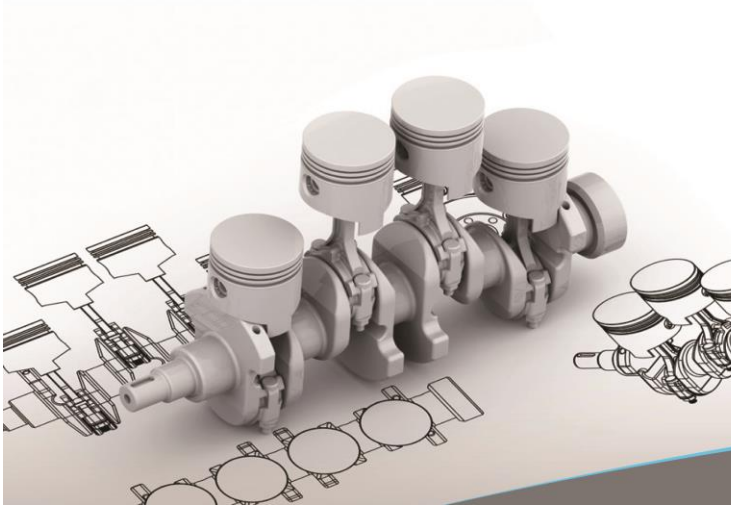

ENGINE PARTS

ENGINE PARTS FOR CONSTRUCTION EQUIPMENT

We supply for excavator, loaders, greyder and heavy machine, complete engine part, electric parts (Starter, Alternator) and engine block, piston, piston pin, piston ring kit, cylinder liner, head gasket, overhaul gasket, main bearing, conrod bearing, crankshaft, camshaft connecting rod bushing, valve in, valve ex, cylinder head turbo charge, oil pump, water pump, injection pump, nozzle, plunger etc.

Our parts inventory exceeds customer requirements. For all your requirements easy access and fast shipment.

TURBO CHARGER

WATER PUMP

OIL PUMP

MANIFOLD

Let's Enjoy The Victory With Us

ESSC Camshafts

www.essc.com.tr

No	Description	Engine	Model
100-6298	CAMSHAFT W/ GEAR	3116	3116 35 45 525B 533 535B 543 55 570 580 950G 962G IT62G
100-7408	CAMSHAFT W/O GEAR	3406	16G 16H NA 3406B 3406C 375 375 L 578 583R 587R 621E 621F 623E 623F 814B 824G 825G 826C 826G 980C 980F 980G D8N D8R D8R II
132-3930	CAMSHAFT	3054	3054 426B CB-534B
134-5276	CAMSHAFT W/ GEAR (7W4070)	3116	120H 120H ES 120H NA 135H 135H NA 3116 3126 320B 322B L 322B LN 322C 928G 938F 938G 950F 950F II 953C 960F 963B 963C
136-4335	CAMSHAFT	C12	C-12
138-2013	CAMSHAFT	C10 C12 3176 3196	C-12
204-8797	CAMSHAFT	C9	C9
216-9782	CAMSHAFT	C9	12H 330C 330C FM 330C L 330C MH 627G 637D 637G 973C C-9 D6R II MTC735
242-0673	CAMSHAFT	C9	140M 140M II 160M 160M II 330D 330D FM 330D L 330D LN 330D MH 336D 336D L 336D LN 336D II 336D II L 340D L 340D II L
332-7301	CAMSHAFT	3406E C15 C16	3406E C-15 C-16