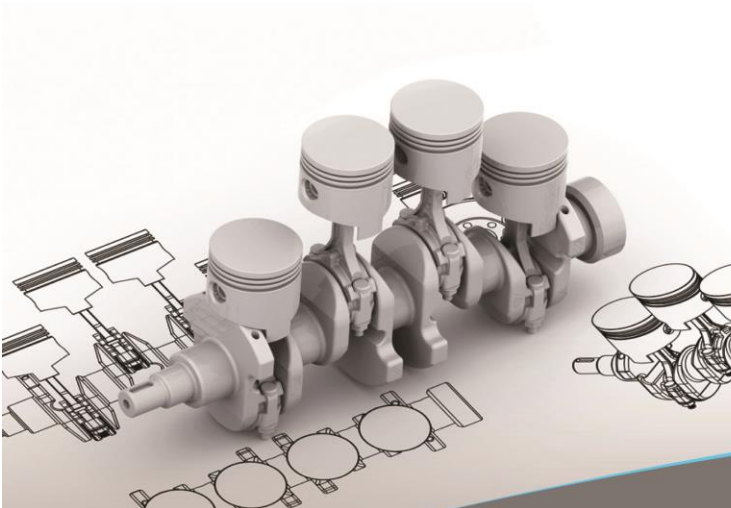

ENGINE PARTS

ENGINE PARTS FOR CONSTRUCTION EQUIPMENT

We supply for excavator, loaders, greyder and heavy machine, complete engine part, electric parts (Starter, Alternator) and engine block, piston, piston pin, piston ring kit, cylinder liner, head gasket, overhaul gasket, main bearing, conrod bearing, crankshaft, camshaft connecting rod bushing, valve in, valve ex, cylinder head turbo charge, oil pump, water pump, injection pump, nozzle, plunger etc.

Our parts inventory exceeds customer requirements. For all your requirements easy access and fast shipment.

TURBO CHARGER

WATER PUMP

OIL PUMP

MANIFOLD

Let's Enjoy The Victory With Us

ESSC Mufflers

www.essc.com.tr