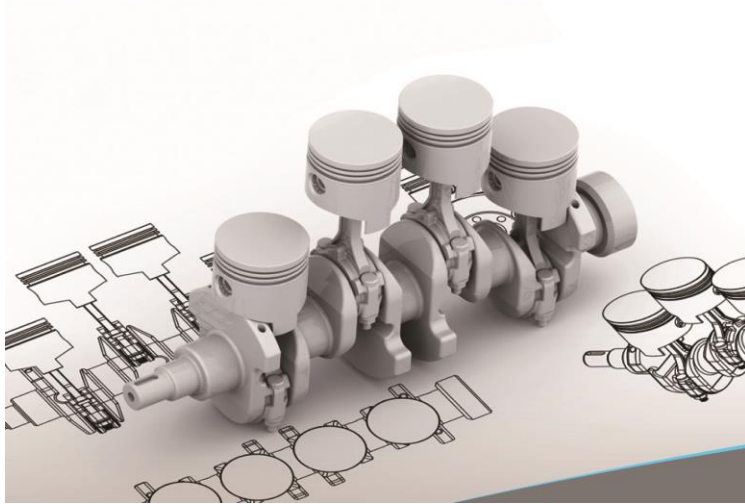

ENGINE PARTS

ENGINE PARTS FOR CONSTRUCTION EQUIPMENT

We supply for excavator, loaders, greyder and heavy machine, complete engine part, electric parts (Starter, Alternator) and engine block, piston, piston pin, piston ring kit, cylinder liner, head gasket, overhaul gasket, main bearing, piston bearing, crankshaft, camshaft connecting rod bushing, valve in, valve ex, cylinder head turbo charge, oil pump, water pump, injection pump, nozzle, plunger etc.

Our parts inventory exceeds customer requirements. For all your requirements easy access and fast shipment.

TURBO CHARGER

WATER PUMP

OIL PUMP

MANIFOLD

Let's Enjoy The Victory With Us

ESSC Starter Motors

www.essc.com.tr