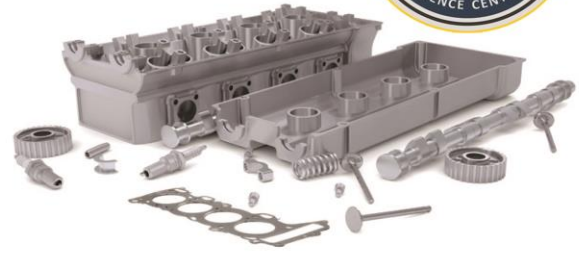

ENGINE PARTS

ENGINE PARTS FOR CONSTRUCTION EQUIPMENT

We supply for excavator, loaders, greyder and heavy machine, complete engine part, electric parts (Starter, Alternator) and engine block, piston, piston pin, piston ring kit, cylinder liner, head gasket, overhaul gasket, main bearing, piston bearing, crankshaft, camshaft connecting rod bushing, valve in, valve ex, cylinder head turbo charge, oil pump, water pump, injection pump, nozzle, plunger etc.

Our parts inventory exceeds customer requirements. For all your requirements easy access and fast shipment.

TURBO CHARGER

WATER PUMP

OIL PUMP

MANIFOLD

Let's Enjoy The Victory With Us

ESSC Starter Motors

www.essc.com.tr

No	Specifications	Model
100-8224	12-VOLT 3.0kW 10-TOOTH CW	3054 3054B 3056 CB-534D CB-564D G3516B TH103 TH62 TH63 TH82 TH83
105-3133	12-VOLT 3.0kW 10-TOOTH CW	933 933C 939 939C D3C III D3G D4C III D4G D5C III D5G
109-2361	24-VOLT/ 4.0kW 10-TOOTH CW	3054 312 312B L 312C 315 315B L 317 550B 554 560B 574B AP-800C BG-225B BG-225C M312 M315 M316C M318C M318C MH M322C
123-8686	50MT PRELUBE 24-VOLT 11-TOOTH	5130B D10R D11R D9R
124-9780	50MT 24-VOLT 12-TOOTH	836 966F II 980G 992D D7R II D8R D8R II
134-7023	24-VOLT 5.0kW 11-TOOTH CW	315 315B 315B FM L 315C 317B LN 318B
135-2361	24-VOLT 5.0kW 10-TOOTH	320N
143-0538	12-VOLT 2.7kW 10-TOOTH CW	416B 426B 436B
143-0541	24-VOLT 4.5kW 10-TOOTH CW	914G 924G 924GZ 930G CB-434B CB-434C CB-534B CB-534C CB-535B CB-544 CB-545 CP-433C CP-433E CS-423E CS-431C IT14G IT28G
144-9955	12-VOLT 2.7kW 10-TOOTH CW	216 228 236 247 248 267 287 906 TH220B TH330B TH340B TH350B TH355B TH460B TH560B TH580B