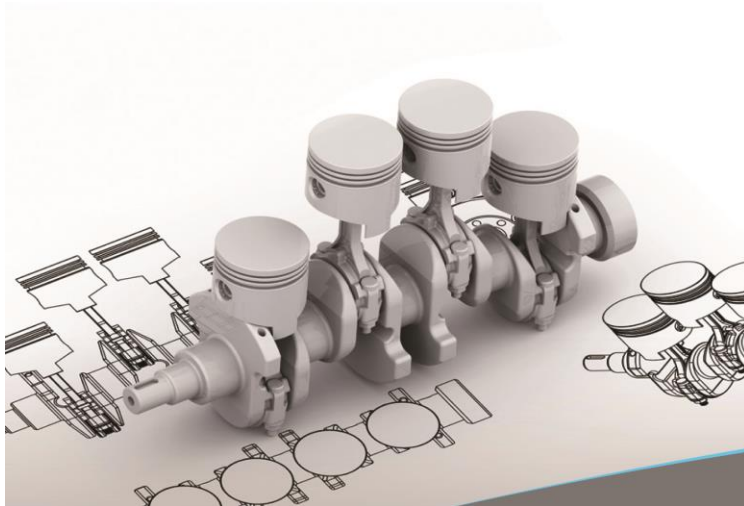

# ENGINE PARTS

## ENGINE PARTS FOR CONSTRUCTION EQUIPMENT

We supply for excavator, loaders, greyder and heavy machine, complete engine part, electric parts (Starter, Alternator) and engine block, piston, piston pin, piston ring kit, cylinder liner, head gasket, overhaul gasket, main bearing, conrod bearing, crankshaft, camshaft connecting rod bushing, valve in, valve ex, cylinder head turbo charge, oil pump, water pump, injection pump, nozzle, plunger etc.

Our parts inventory exceeds customer requirements. For all your requirements easy access and fast shipment.

TURBO CHARGER

WATER PUMP

OIL PUMP

MANIFOLD

*Let's Enjoy The Victory With Us*