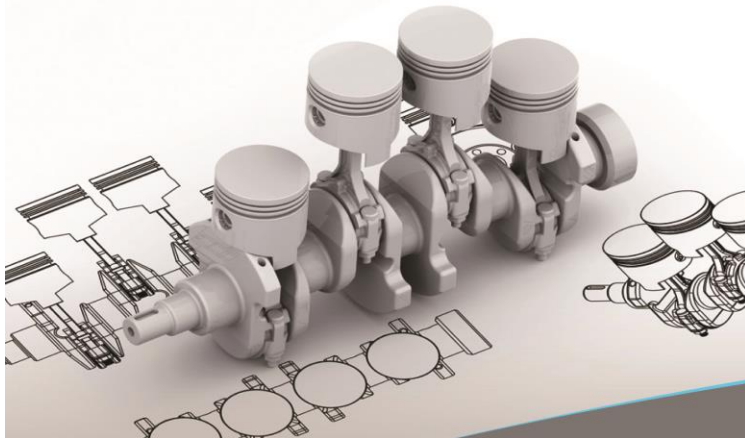

ENGINE PARTS

ENGINE PARTS FOR CONSTRUCTION EQUIPMENT

We supply for excavator, loaders, greyder and heavy machine, complete engine part, electric parts (Starter, Alternator) and engine block, piston, piston pin, piston ring kit, cylinder liner, head gasket, overhaul gasket, main bearing, conrod bearing, crankshaft, camshaft connecting rod bushing, valve in, valve ex, cylinder head turbo charge, oil pump, water pump, injection pump, nozzle, plunger etc.

Our parts inventory exceeds customer requirements. For all your requirements easy access and fast shipment.

TURBO CHARGER

WATER PUMP

OIL PUMP

MANIFOLD

Let's Enjoy The Victory With Us

ESSC Armatures

www.essc.com.tr

No	Description	Model
094-9885	ARMATURE AS	311 312 320 320 L 320N E110 E110B E120 E120B E140 E200B E70 E70B
123-9776	ARMATURE AS	5130B 836 966F II 980G D10R D11R D7R II D8R D8R II D9R
127-5950	ARMATURE AS	307 311B 311C 312C 312C L 312D 312D L 313D 314C 314D CR 314D LCR 315 315B 315C 315D L 317B LN 318B 318C 318D L 319C 319D 319D L 319D LN 320B 320C 320C FM 320C L
2Y2384	ARMATURE AS	120B 140B 3306 3408B 631E 930 930R D4E SR D5E D6C D6D D6E SR D8L G3306
3E7855	ARMATURE AS STARTER	120H 120H ES 120K 120K II 12K 135H 135H NA 140G 140K 140K II 160K 214B 3116 3126 3126B 3126E 320B 322B L 324D 324D FM 324D FM LL 324D L 324D LN
3T0867	ARMATURE AS	120G 12G 130G 140G 14G 160G 1673C 16G 215 215B 235 245 3208 330 L 3304 3304B 3306 3306B 3306C 3406 3406B 3406C 3406E 3408 3408B 3408C 3412 3412C 3412E
3T5425	ARMATURE AS	594H 657B D8K
4M1868	ARMATURE AS	12E 140G 14E 16G 215 225 235 245 3208 3304 3306 3306B 3406 3408 3412 3508 3512 3516 572G 627E 637E 776 777 815B 826C 920 930 950 950B 955H 955K
4M8463	ARMATURE AS	12E 561B 651 834 955H 977H 988 D320A D342 D342C D343 D8H D9E D9G
5L8877	ARMATURE AS	1673C 215 3304 3306 3306B 920 943 950 950B 951B 963 D250B D25C D300B D30C D320A D350C D35C D4D D4E D5B D6C G936 IT28 IT28B