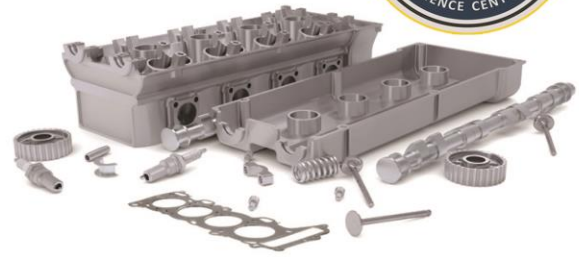

ENGINE PARTS

ENGINE PARTS FOR CONSTRUCTION EQUIPMENT

We supply for excavator, loaders, greyder and heavy machine, complete engine part, electric parts (Starter, Alternator) and engine block, piston, piston pin, piston ring kit, cylinder liner, head gasket, overhaul gasket, main bearing, conrod bearing, crankshaft, camshaft connecting rod bushing, valve in, valve ex, cylinder head turbo charge, oil pump, water pump, injection pump, nozzle, plunger etc.

Our parts inventory exceeds customer requirements. For all your requirements easy access and fast shipment.

TURBO CHARGER

WATER PUMP

OIL PUMP

MANIFOLD

Let's Enjoy The Victory With Us

ESSC Armatures

www.essc.com.tr

No	Description	Model
094-9885	ARMATURE AS	311 312 320 320 L 320N E110 E110B E120 E120B E140 E200B E70 E70B
123-9776	ARMATURE AS	5130B 836 966F II 980G D10R D11R D7R II D8R D8R II D9R
127-5950	ARMATURE AS	307 311B 311C 312C 312C L 312D 312D L 313D 314C 314D CR 314D LCR 315 315B 315C 315D L 317B LN 318B 318C 318D L 319C 319D 319D L 319D LN 320B 320C 320C FM 320C L
2Y2384	ARMATURE AS	120B 140B 3306 3408B 631E 930 930R D4E SR D5E D6C D6D D6E SR D8L G3306
3E7855	ARMATURE AS STARTER	120H 120H ES 120K 120K II 12K 135H 135H NA 140G 140K 140K II 160K 214B 3116 3126 3126B 3126E 320B 322B L 324D 324D FM 324D FM LL 324D L 324D LN
3T0867	ARMATURE AS	120G 12G 130G 140G 14G 160G 1673C 16G 215 215B 235 245 3208 330 L 3304 3304B 3306 3306B 3306C 3406 3406B 3406C 3406E 3408 3408B 3408C 3412 3412C 3412E
3T5425	ARMATURE AS	594H 657B D8K
4M1868	ARMATURE AS	12E 140G 14E 16G 215 225 235 245 3208 3304 3306 3306B 3406 3408 3412 3508 3512 3516 572G 627E 637E 776 777 815B 826C 920 930 950 950B 955H 955K
4M8463	ARMATURE AS	12E 561B 651 834 955H 977H 988 D320A D342 D342C D343 D8H D9E D9G
5L8877	ARMATURE AS	1673C 215 3304 3306 3306B 920 943 950 950B 951B 963 D250B D25C D300B D30C D320A D350C D35C D4D D4E D5B D6C G936 IT28 IT28B