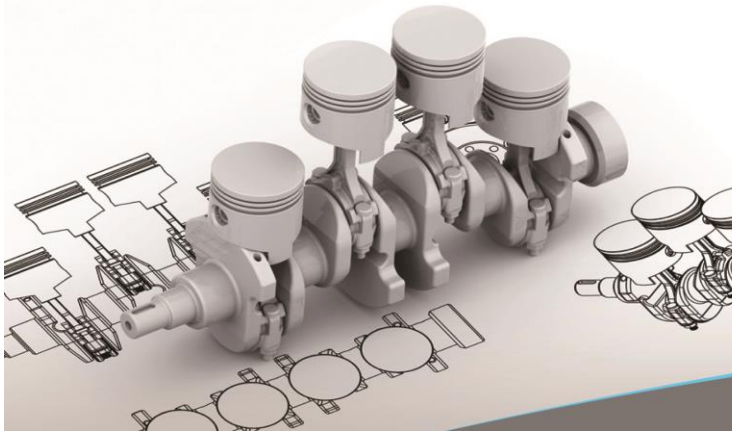

ENGINE PARTS

ENGINE PARTS FOR CONSTRUCTION EQUIPMENT

We supply for excavator, loaders, greyder and heavy machine, complete engine part, electric parts (Starter, Alternator) and engine block, piston, piston pin, piston ring kit, cylinder liner, head gasket, overhaul gasket, main bearing, conrod bearing, crankshaft, camshaft connecting rod bushing, valve in, valve ex, cylinder head turbo charge, oil pump, water pump, injection pump, nozzle, plunger etc.

Our parts inventory exceeds customer requirements. For all your requirements easy access and fast shipment.

TURBO CHARGER

WATER PUMP

OIL PUMP

MANIFOLD

Let's Enjoy The Victory With Us

ESSC Turbocharger

www.essc.com.tr

Parts Numbers are used for reference purposes only

ESSC Turbocharger

www.essc.com.tr

Engine	No	Cartridge	Model
3066	5I7952	5I7589	318C 320 320 L 320B 320B L 320N
3066	5I8018	5I7589	320B, 320B FM LL, 320B U, 320C, 320C FM, 320D LRR, 321B, 321C
3114	114-3601	6I0190	924F IT24F
3114	6I0193	6I0190	918F IT18F
3114	7E5187		211B
3114	9Y3124	7C6714	CB-434 E120B
3114	9Y4031	7C6714	446 446B
3116	100-5864	100-5991	928F 950F IT28F
3116	100-5865	100-5992	950F 950F II
3116	102-8410	100-6915	960F
3116	103-0651	6I0175	
3116	103-0655	6I0175	
3116	103-2084	6I0175	
3116	103-2085	6I0179	
3116	104-5857	100-6916	561M 938F 953C CB-634C CS-563C CS-583C D5M D6M
3116	105-5059	100-6919	950F II 960F
3116	112-4896	7E4821	
3116	114-4658	6I2290	
3116	115-1179	105-5064	120H NA 135H NA 320B M318 M320
3116	115-1181	100-6916	928G 938F IT28G IT38F
3116	115-5853	100-6915	120H 120H NA 135H 135H NA 322B 322B L 325B 325B L
3116	115-5854	100-6915	322 FM L 322 LN
3116	124-9332	124-6277	120H ES 322B L 322B LN 325B L M325B
3116	125-1123	105-5064	953C AP-900B CS-563D CS-573D CS-583D
3116	125-1124	105-5064	928G 938F IT28G IT38F