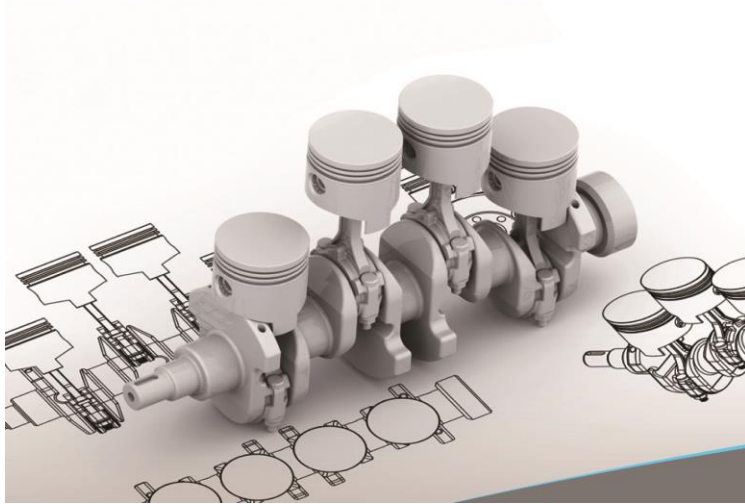

ENGINE PARTS

ENGINE PARTS FOR CONSTRUCTION EQUIPMENT

We supply for excavator, loaders, greyder and heavy machine, complete engine part, electric parts (Starter, Alternator) and engine block, piston, piston pin, piston ring kit, cylinder liner, head gasket, overhaul gasket, main bearing, conrod bearing, crankshaft, camshaft connecting rod bushing, valve in, valve ex, cylinder head turbo charge, oil pump, water pump, injection pump, nozzle, plunger etc.

Our parts inventory exceeds customer requirements. For all your requirements easy access and fast shipment.

TURBO CHARGER

WATER PUMP

OIL PUMP

MANIFOLD

Let's Enjoy The Victory With Us

ESSC Bare

www.essc.com.tr