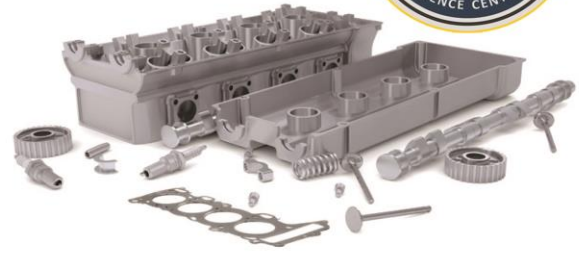

ENGINE PARTS

ENGINE PARTS FOR CONSTRUCTION EQUIPMENT

We supply for excavator, loaders, greyder and heavy machine, complete engine part, electric parts (Starter, Alternator) and engine block, piston, piston pin, piston ring kit, cylinder liner, head gasket, overhaul gasket, main bearing, conrod bearing, crankshaft, camshaft connecting rod bushing, valve in, valve ex, cylinder head turbo charge, oil pump, water pump, injection pump, nozzle, plunger etc.

Our parts inventory exceeds customer requirements. For all your requirements easy access and fast shipment.

TURBO CHARGER

WATER PUMP

OIL PUMP

MANIFOLD

Let's Enjoy The Victory With Us

ESSC Bare

www.essc.com.tr

No	Engine	Model
1N4304	3304 3304B	120G 130G 215 215B 215C 225 515 517 518 518C 525 527 930 930R 936 936F 950B 950B/950E 963 CB-534 D4E D4E SR D4H D4H XL D5H G936
1P4303	3306	1673C 561C 627 814 966C 977K 980B D5 D6C D7F
1W1439	3406B	16G 245 621E 621F 623E 623F 627E 627F 814B 824C 825C 826C 980C D400 RR-250 SS-250
110-5096	3406B 3406C	16G 16H NA 245D 375 375 L 5080 578 583R 587R 621E 621F 623E 623F 627F 814B 824C 824G 825C 825G 826C 826G 980C 980F 980F II 980G D40D D8N D8R
110-5097	3406	627B
115-4158	3116	320 L 928F 953B IT28F
140-7373	3116 3126	120H 120H ES 120H NA 135H 135H NA 320B 322B L 322B LN 322C 325B L 525B 543 550 561M 570 574 580 613C II 928G 938F 938G 950F 950F II 950G 953C
143-0041	3408 3408B 3408C 3412	589 631D 631E 631G 633E II 637E 637G 657E 769C 769D 771C 771D 834B 836 988B 988F 988F II D8L D9N D9R PM-565
143-0047	3412 3412C 3412D 3412E	24H 5110B 651E 657E 773B 773D 773E 775B 775D 775E 844 990 990 II 992C 992D C30 C32 D10N D10R D9L
148-2133	3176C 3196 C12	