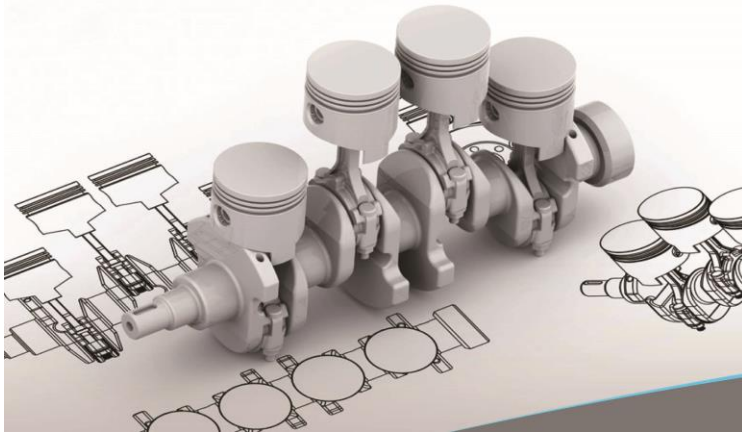

ENGINE PARTS

ENGINE PARTS FOR CONSTRUCTION EQUIPMENT

We supply for excavator, loaders, greyder and heavy machine, complete engine part, electric parts (Starter, Alternator) and engine block, piston, piston pin, piston ring kit, cylinder liner, head gasket, overhaul gasket, main bearing, conrod bearing, crankshaft, camshaft connecting rod bushing, valve in, valve ex, cylinder head turbo charge, oil pump, water pump, injection pump, nozzle, plunger etc.

Our parts inventory exceeds customer requirements. For all your requirements easy access and fast shipment.

TURBO CHARGER

FAN DRIVES

OIL PUMP

Let's Enjoy The Victory With Us

ESSC Fan Drives

www.essc.com.tr

No	Model
281-3588	320D 321C 321D 323D
462-9952	-
309-6159	D6N LGP
359-2658	320E 323F L 323E L 323E LN 326D II L 326D II 329D II 330D II L
281-3589	M325D L M325D 324D 324D LN 325D 325D L 325D LN 328D L 329D 329D LN 329D L
324-0123	320D 320D L 320D 320D LN 321D L 323D L 323D 323D LN 320D 320D F