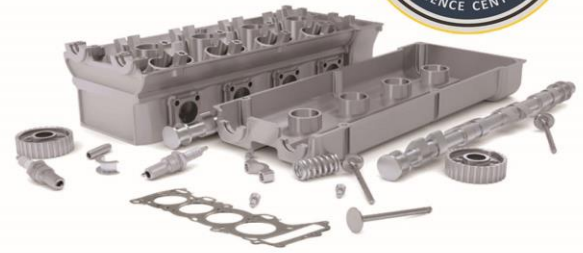

ENGINE PARTS

ENGINE PARTS FOR CONSTRUCTION EQUIPMENT

We supply for excavator, loaders, greyder and heavy machine, complete engine part, electric parts (Starter, Alternator) and engine block, piston, piston pin, piston ring kit, cylinder liner, head gasket, overhaul gasket, main bearing, conrod bearing, crankshaft, camshaft connecting rod bushing, valve in, valve ex, cylinder head turbo charge, oil pump, water pump, injection pump, nozzle, plunger etc.

Our parts inventory exceeds customer requirements. For all your requirements easy access and fast shipment.

TURBO CHARGER

FAN DRIVES

OIL PUMP

Let's Enjoy The Victory With Us

ESSC Fan Drives

www.essc.com.tr

No	Model
281-3588	320D 321C 321D 323D
462-9952	-
309-6159	D6N LGP
359-2658	320E 323F L 323E L 323E LN 326D II L 326D II 329D II 330D II L
281-3589	M325D L M325D 324D 324D LN 325D 325D L 325D LN 328D L 329D 329D LN 329D L
324-0123	320D 320D L 320D 320D LN 321D L 323D L 323D 323D LN 320D 320D F