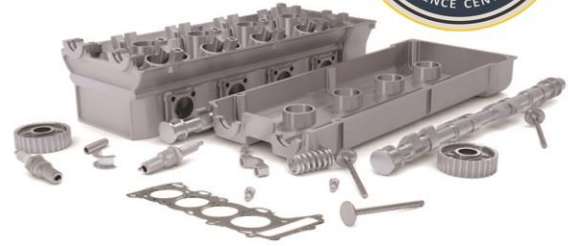

# ENGINE PARTS

## ENGINE PARTS FOR CONSTRUCTION EQUIPMENT

We supply for excavator, loaders, greyder and heavy machine, complete engine part, electric parts (Starter, Alternator) and engine block, piston, piston pin, piston ring kit, cylinder liner, head gasket, overhaul gasket, main bearing, conrod bearing, crankshaft, camshaft connecting rod bushing, valve in, valve ex, cylinder head turbo charge, oil pump, water pump, injection pump, nozzle, plunger etc.

Our parts inventory exceeds customer requirements. For all your requirements easy access and fast shipment.

TURBO CHARGER

WATER PUMP

OIL PUMP

MANIFOLD

*Let's Enjoy The Victory With Us*