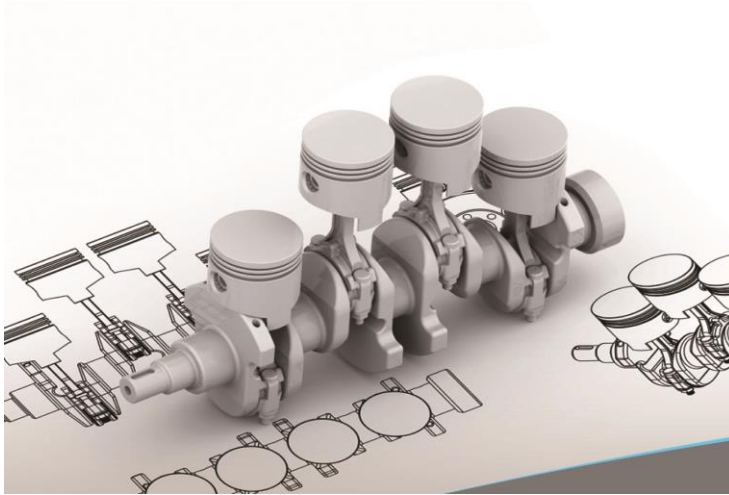

# ENGINE PARTS

## ENGINE PARTS FOR CONSTRUCTION EQUIPMENT

We supply for excavator, loaders, greyder and heavy machine, complete engine part, electric parts (Starter, Alternator) and engine block, piston, piston pin, piston ring kit, cylinder liner, head gasket, overhaul gasket, main bearing, conrod bearing, crankshaft, camshaft connecting rod bushing, valve in, valve ex, cylinder head turbo charge, oil pump, water pump, injection pump, nozzle, plunger etc.

Our parts inventory exceeds customer requirements. For all your requirements easy access and fast shipment.

TURBO CHARGER

WATER PUMP

OIL PUMP

MANIFOLD

*Let's Enjoy The Victory With Us*

## ESSC Piston Pins

[www.essc.com.tr](http://www.essc.com.tr)

Pin	Retainer	Piston	Engine
094-7134	5I7667	5I7537	3064 3066
102-9796	7E1177	117-5063	3406C 3406E
138-8506	8N7296	7C2431 9Y4124	3508 3512 3516 785 G3508 G3508B G3512 G3512B G3512E G3516 G3516B G3516C
138-8507	8N7296	CROWN 133-8383 SKIRT 125-2782	3508 3508B 3508C 3512 3512B 3516 3516B
154-0873	154-0874	297-3080 270-6968	3013 3013C 3014 3024 3024C C1.1 C1.5 C2.2
166-3648	7X2908	188-9141 197-9302 197-9385 CROWN 197-9297 SKIRT 158-0451 238-2736	C7 C9
168-7224	7C0111	177-7500 212-3659 238-2698	3126B 3126E
168-7226	7C0111	107-7614 144-3445 139-3530	3126 3126B 3126E
168-7246	7E1177	101-0016 CROWN 168-4540 SKIRT 130-0241 CROWN 180-7352 SKIRT 132-6663	3406B 3406C 3406E 3456
173-0148	7E5665	192-8809 192-2209	3408E 3412E