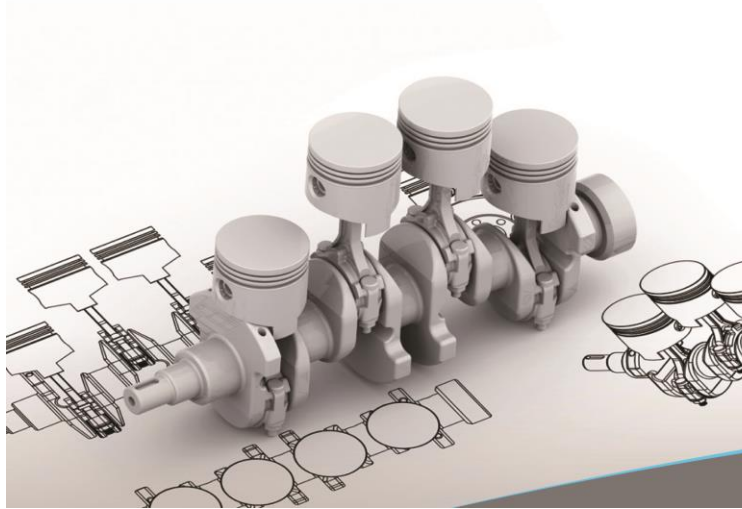

ENGINE PARTS

ENGINE PARTS FOR CONSTRUCTION EQUIPMENT

We supply for excavator, loaders, greyder and heavy machine, complete engine part, electric parts (Starter, Alternator) and engine block, piston, piston pin, piston ring kit, cylinder liner, head gasket, overhaul gasket, main bearing, conrod bearing, crankshaft, camshaft connecting rod bushing, valve in, valve ex, cylinder head turbo charge, oil pump, water pump, injection pump, nozzle, plunger etc.

Our parts inventory exceeds customer requirements. For all your requirements easy access and fast shipment.

TURBO CHARGER

WATER PUMP

OIL PUMP

MANIFOLD

Let's Enjoy The Victory With Us

ESSC Piston Rings

www.essc.com.tr

No	Aplication	Top	Inter	Oil	Piston
1N3601	D353	1N3592	6N6640	1W5061	1N3600
1N3967	3508 3512 3516	8N1233	8N7810	7W2221	8N7963
1W5105	D379 D398 D399 G398 G399	9S7507	3S4059	1W5061	7N4515
1W8922	3406B 3408 3408B 3412	134-3761	2P2817	7N7078	1W9372
197-9297 RS	C9	161-3425	168-7209	197-9299	197-9297
2W1709	3304 3304B 3306 3306B	2W1707	2W1708	7E6047	8N3102
2W6091	3304 3306	9S3029	5S6750	7E6047	129-0359
2W8265	3204 3208	9L6233	-	2W8045	2W4831
2W8646	3204 3208 (RING SET-0.020" OS)	9N0581	-	2W8416	9L7827 - 3 2W8414 - 3
2W8647	3204 3208	9N0578	-	2W8417	2W4831