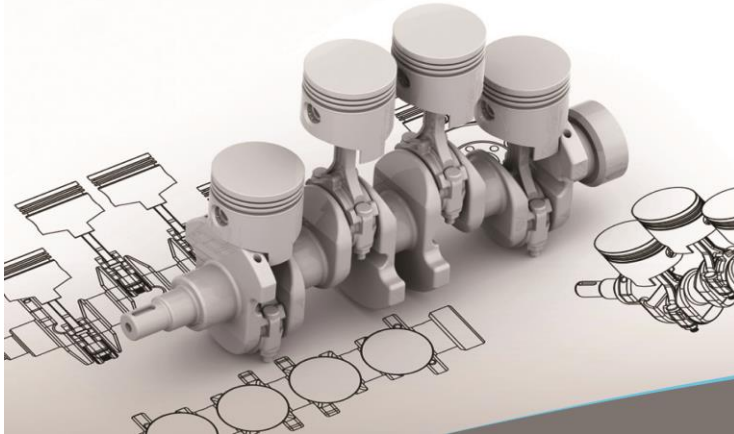

# ENGINE PARTS

## ENGINE PARTS FOR CONSTRUCTION EQUIPMENT

We supply for excavator, loaders, greyder and heavy machine, complete engine part, electric parts (Starter, Alternator) and engine block, piston, piston pin, piston ring kit, cylinder liner, head gasket, overhaul gasket, main bearing, conrod bearing, crankshaft, camshaft connecting rod bushing, valve in, valve ex, cylinder head turbo charge, oil pump, water pump, injection pump, nozzle, plunger etc.

Our parts inventory exceeds customer requirements. For all your requirements easy access and fast shipment.

TURBO CHARGER

WATER PUMP

OIL PUMP

MANIFOLD

Let's Enjoy The Victory With Us

## ESSC Valve Spring

[www.essc.com.tr](http://www.essc.com.tr)

Inner	Outer	Engine	Model
067-6053	067-6052	T4.236 3054	206 212 214 224 416
6I0284	6I0283	3054 3056	307 312 315 317 416B 416C 426B 426C 428B 428C 436B 436C 438B 438C 914G
5F3111	5F3112	D315	955C 977D
190-6115	190-6117	C9	12H 140M 140M II 160M 160M II 330C 330C FM 330C L 330C MH 330D 330D FM 330D L 330D LN 330D MH 336D 336D L 336D II
241-8386	241-8385	C9	140M 140M II 160M 160M II 330D 330D FM 330D L 330D LN 330D MH 336D 336D L 336D LN 336D2 336D2 L 340D L 340D II L
349-5303	349-5307	C9.3	12M II 12M III 140M II 140M III 160M II 160M III 336E 336E H 336E L 336E LH 336E LN 336F L 725C 966K
9N5495	9N5496	3208	508 613C 966M 966M XE 972M 972M XE
224-4441	332-2152	3176B 3176C 3196	140H 143H 14H 14M 160H 163H 16H 16M 345B 345B II 345B II MH 345B L 345C 345C L 345C MH 345D 345D L 345D L VG 349D
4W2472	4W2471	3406B 3406C	16G 16H NA 375 375 L 5080 578 583R 587R 621E 621F 623E 623F 627E 627F 814B 824G 825G 826G 980C 980F 980G D8N D8R D8R II
194-4902	281-6157	3508 3508B 3508C 3512 3512B	776C 776D 777 777B 777C 777D 784C 785 785B 785C 785D 789B 789C 793B 793C 793D 797 797B 854G 992G 994